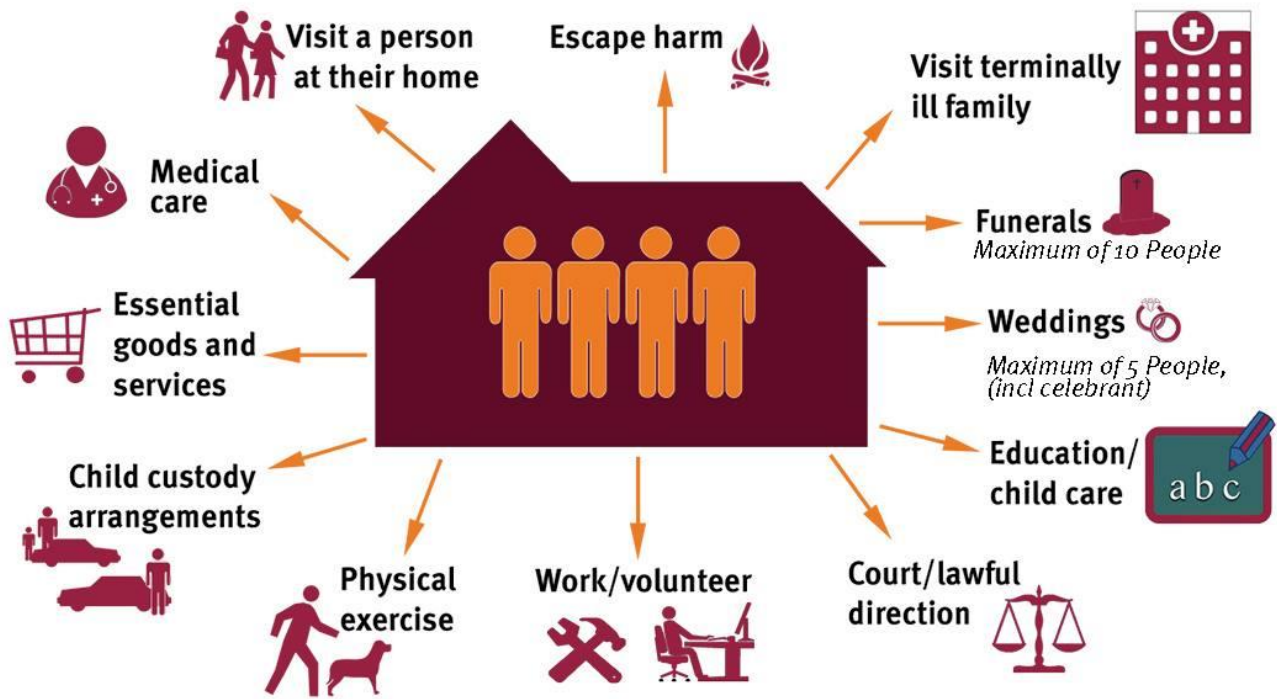

Unite against COVID-19

When can I leave my house?

Household member

Visitor

I can go with:

My household

OR

Me plus one

How many people can come to my house?

You can have a maximum of 2 visitors

(excluding workers/volunteers)

You can only have two visitors no matter how many people usually reside in your household.

[COVID19.qld.gov.au](https://www.covid19.qld.gov.au)